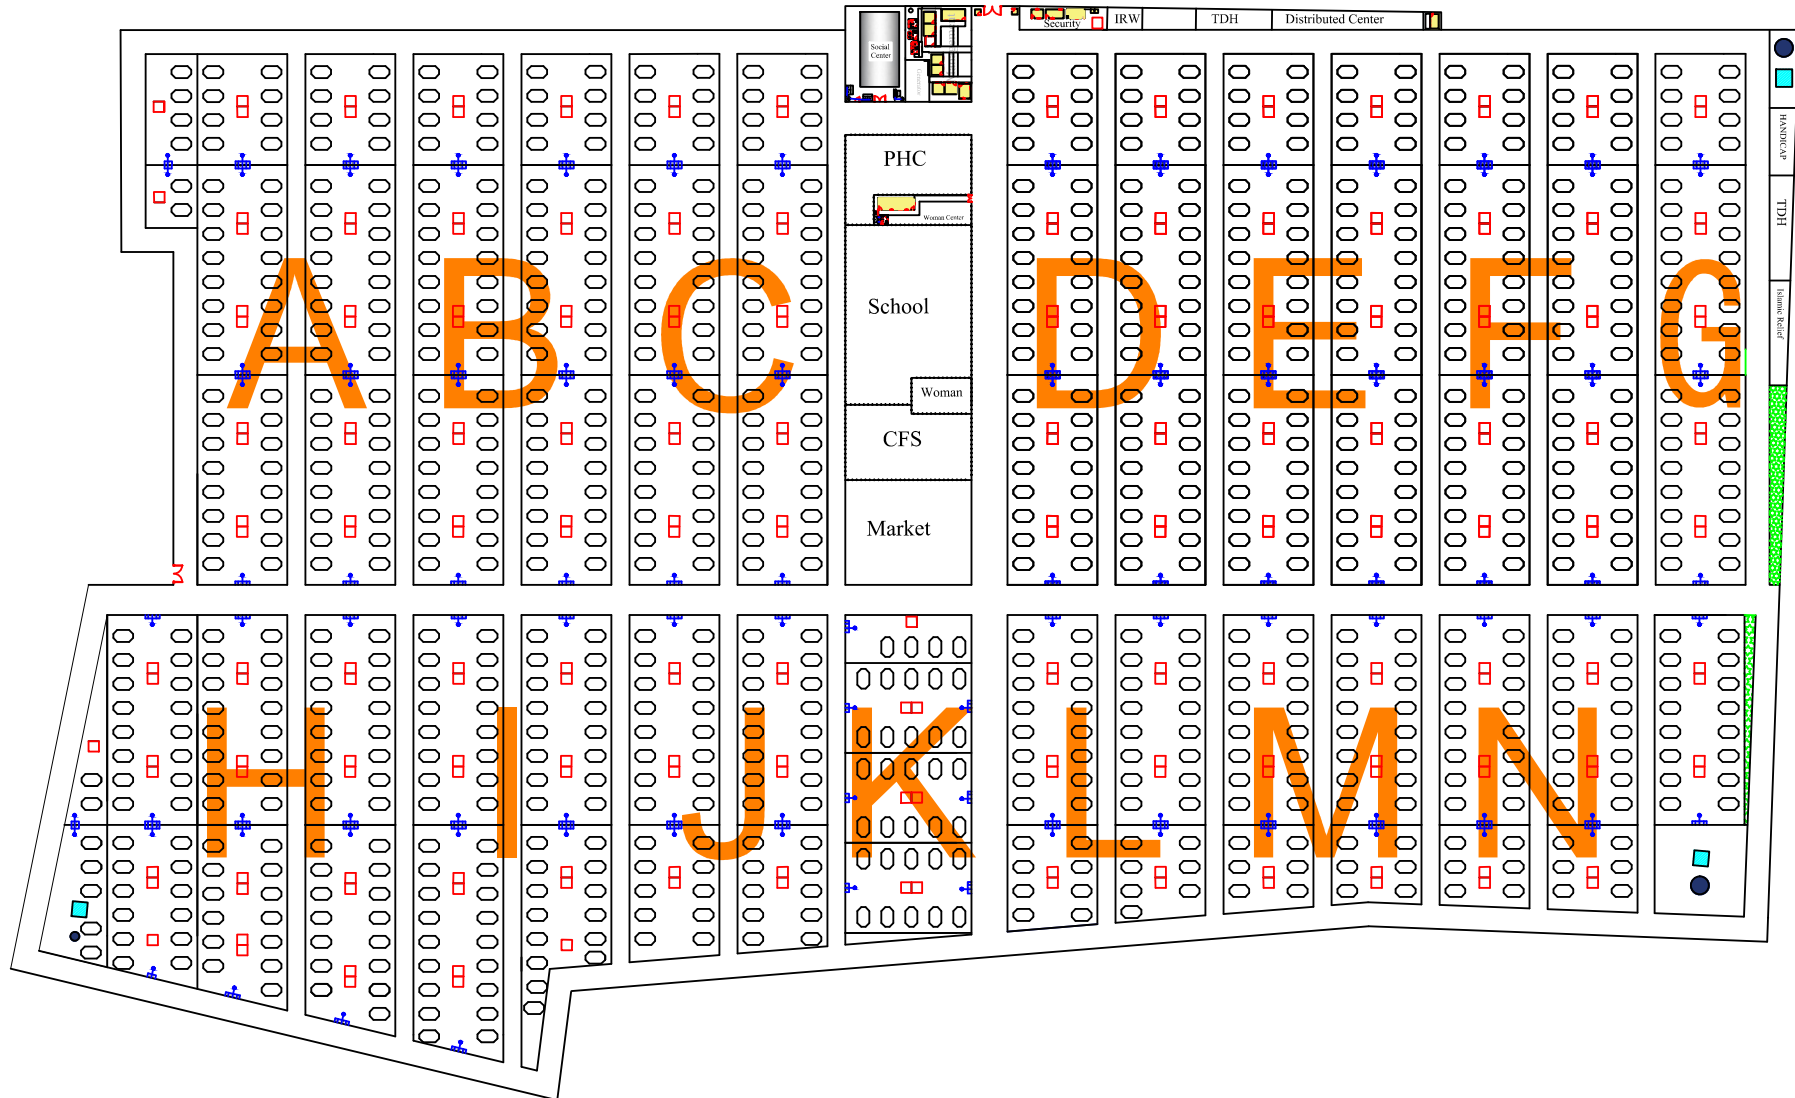

Laylan 2 IDP Camp-
Kirkuk

to Sulaimanya ←

→ to Laylan

304.37