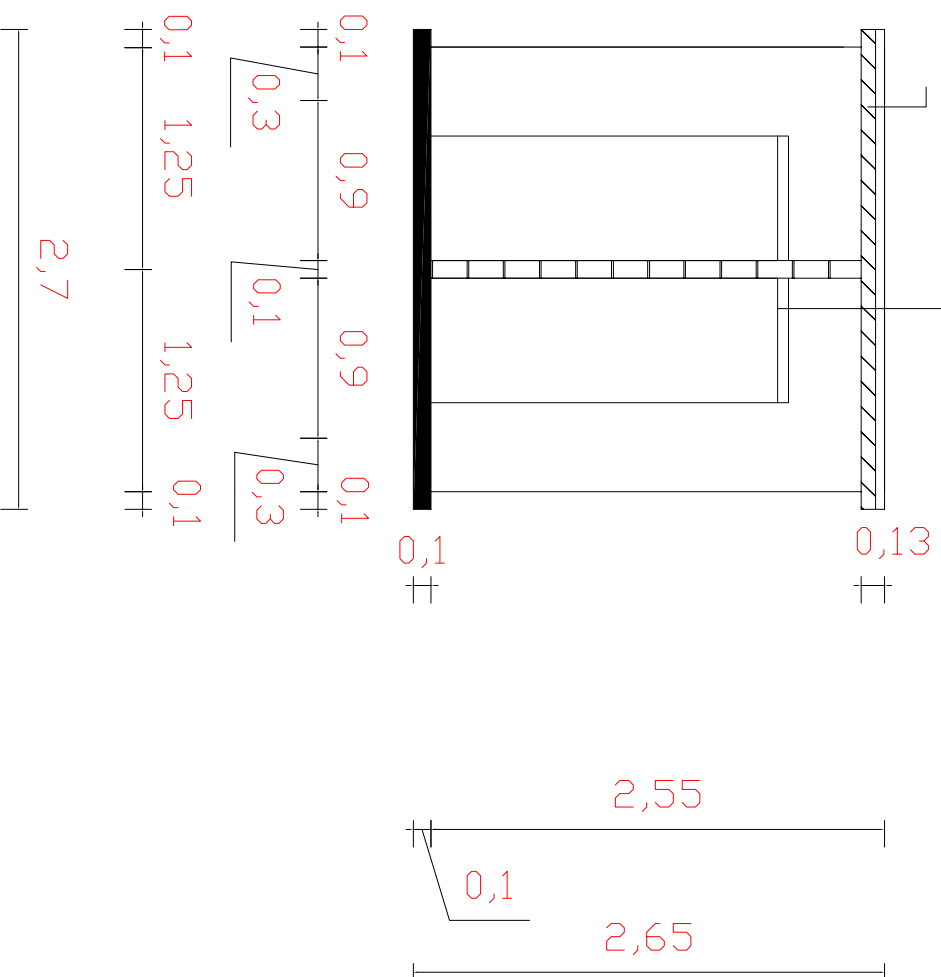

Rectangular
pipe 40x80x1.8mm
angle 2.5"x2.5"

Front plan of Latrine