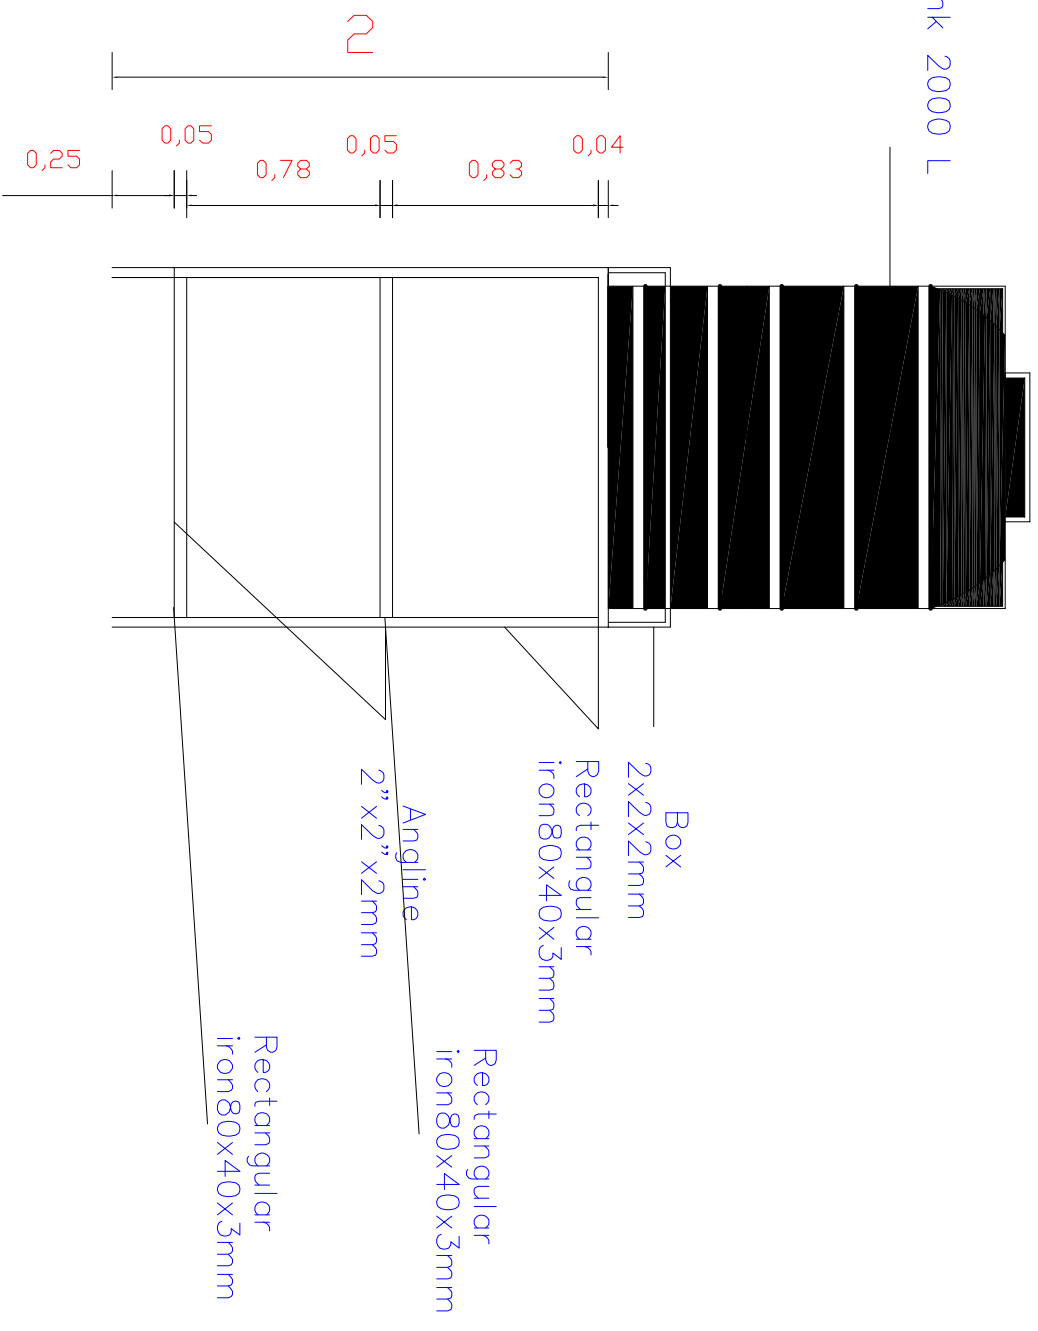

Water Tank 2000 L

Tank — front view